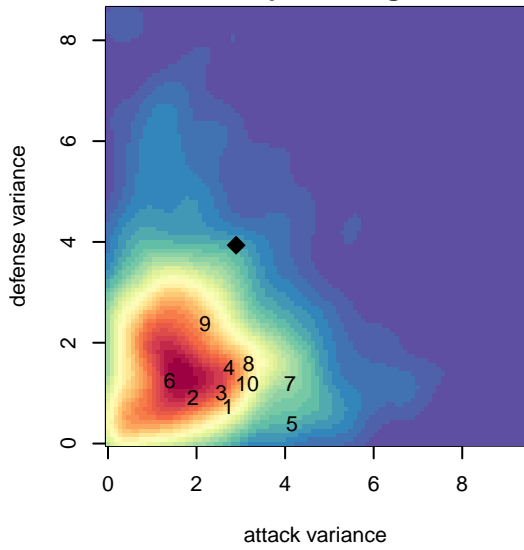

Eastside FC Blue B03

Eastside FC
 Preston, WA
 B03 total strength=1149
 attack=5.67 defense=1.99
 fall league = RCL B03 Div 4, RCL B03 7v2
 spr league = Win RCL B03 Div 4

alt names used:
 Eastside FC B03 Blue
 Eastside FC B03 Blue
 Eastside FC B03 Blue C
 Eastside FC B03 Blue
 Eastside FC B03 Blue C
 Eastside FC B03 Blue C
 Eastside FC B03 Blue C
 Eastside FC B03 Blue C

**attack and defense variance (black dot)
relative to other teams
and top 10 in region**

**attack and defense rating
relative to others at age
and all opponents in last 13 months**

Performance relative to 13 month average