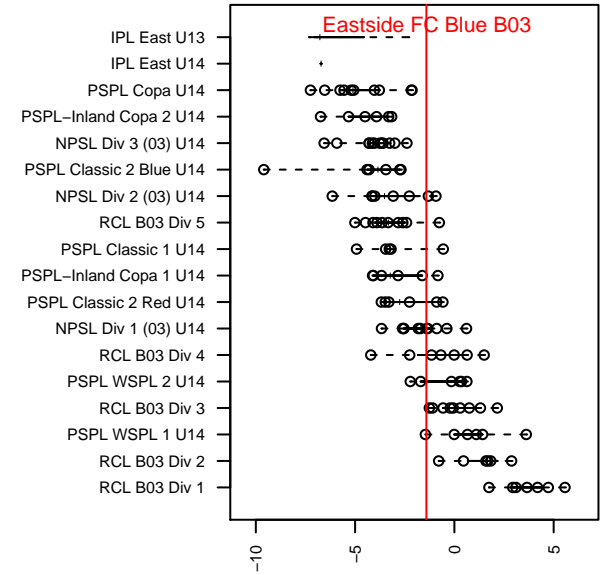

Eastside FC Blue B03

Eastside FC
 Preston, WA
 B03 total strength=1149
 attack=5.67 defense=1.99
 fall league = RCL B03 Div 4, RCL B03 7v2
 spr league = Win RCL B03 Div 4

alt names used:
 Eastside FC B03 Blue
 Eastside FC B03 Blue
 Eastside FC B03 Blue C
 Eastside FC B03 Blue
 Eastside FC B03 Blue C
 Eastside FC B03 Blue C
 Eastside FC B03 Blue C
 Eastside FC B03 Blue C

**attack and defense variance (black dot)
relative to other teams
and top 10 in region**

**attack and defense rating
relative to others at age
and all opponents in last 13 months**

Performance relative to 13 month average