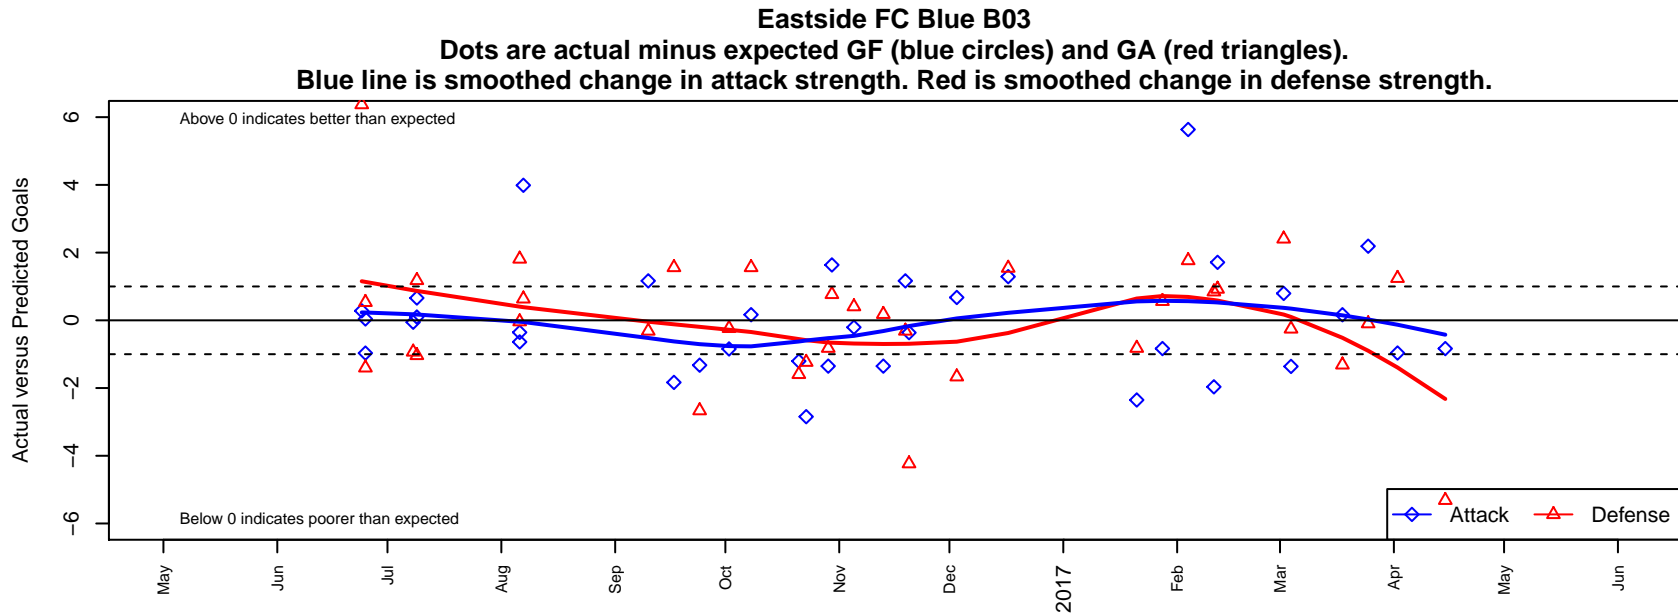

Eastside FC Blue B03

Eastside FC
 Preston, WA
 B03 total strength=1149
 attack=5.67 defense=1.99
 fall league = RCL B03 Div 4, RCL B03 7v2
 spr league = Win RCL B03 Div 4

alt names used:
 Eastside FC B03 Blue
 Eastside FC B03 Blue
 Eastside FC B03 Blue C
 Eastside FC B03 Blue
 Eastside FC B03 Blue C
 Eastside FC B03 Blue C
 Eastside FC B03 Blue C
 Eastside FC B03 Blue C

**attack and defense variance (black dot)
relative to other teams
and top 10 in region**

**attack and defense rating
relative to others at age
and all opponents in last 13 months**

Performance relative to 13 month average