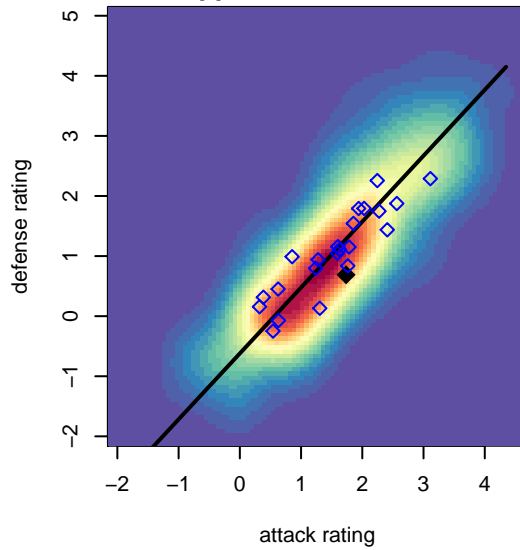

Eastside FC Blue B03

Eastside FC
 Preston, WA
 B03 total strength=1149
 attack=5.67 defense=1.99
 fall league = RCL B03 Div 4, RCL B03 7v2
 spr league = Win RCL B03 Div 4

alt names used:
 Eastside FC B03 Blue
 Eastside FC B03 Blue
 Eastside FC B03 Blue C
 Eastside FC B03 Blue
 Eastside FC B03 Blue C
 Eastside FC B03 Blue C
 Eastside FC B03 Blue C
 Eastside FC B03 Blue C

**attack and defense variance (black dot)
relative to other teams
and top 10 in region**

**attack and defense rating
relative to others at age
and all opponents in last 13 months**

Performance relative to 13 month average