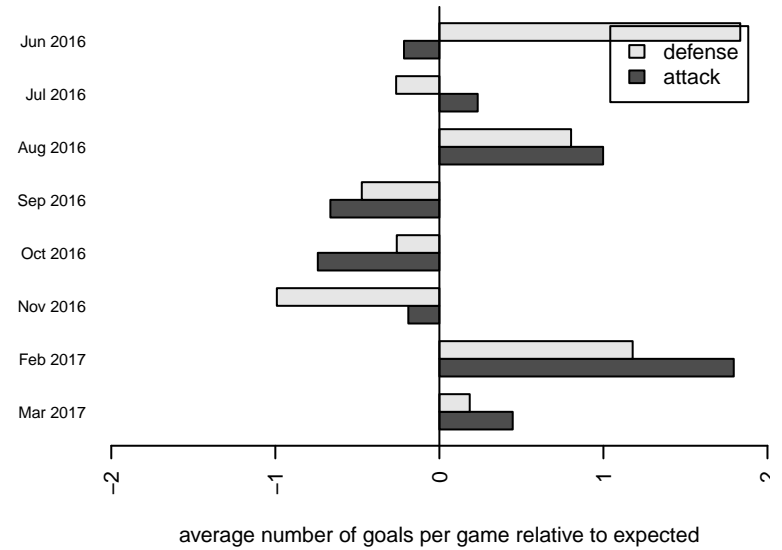

Performance relative to 13 month average