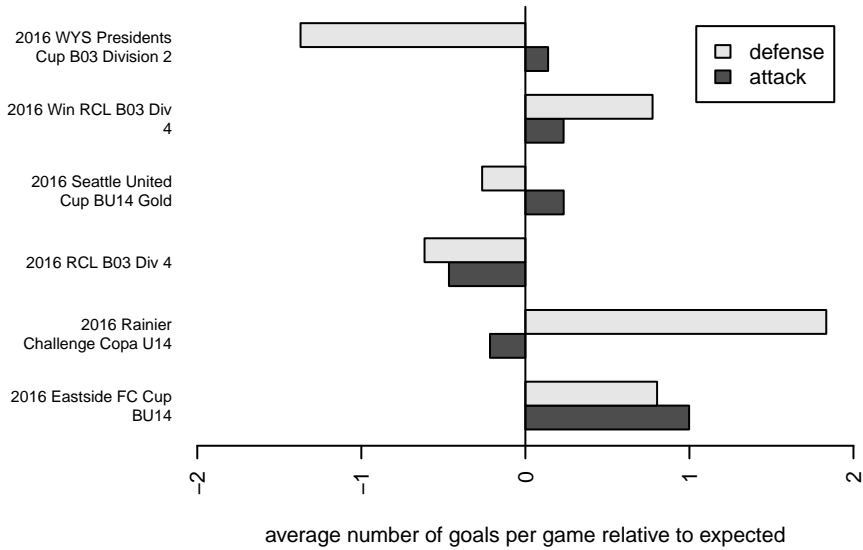

Eastside FC Blue B03

Eastside FC
 Preston, WA
 B03 total strength=1149
 attack=5.67 defense=1.99
 fall league = RCL B03 Div 4, RCL B03 7v2
 spr league = Win RCL B03 Div 4

alt names used:
 Eastside FC B03 Blue
 Eastside FC B03 Blue
 Eastside FC B03 Blue C
 Eastside FC B03 Blue
 Eastside FC B03 Blue C
 Eastside FC B03 Blue C
 Eastside FC B03 Blue C
 Eastside FC B03 Blue C

Venues played:
 2016 Rainier Challenge Copa U14
 2016 Seattle United Cup BU14 Gold
 2016 Eastside FC Cup BU14
 2016 RCL B03 Div 4
 2016 RCL B03 7v2
 2016 Win RCL B03 Div 4
 2016 WYS Presidents Cup B03 Division 2

**attack and defense variance (black dot)
relative to other teams
and top 10 in region**

**attack and defense rating
relative to others at age
and all opponents in last 13 months**

Performance relative to 13 month average